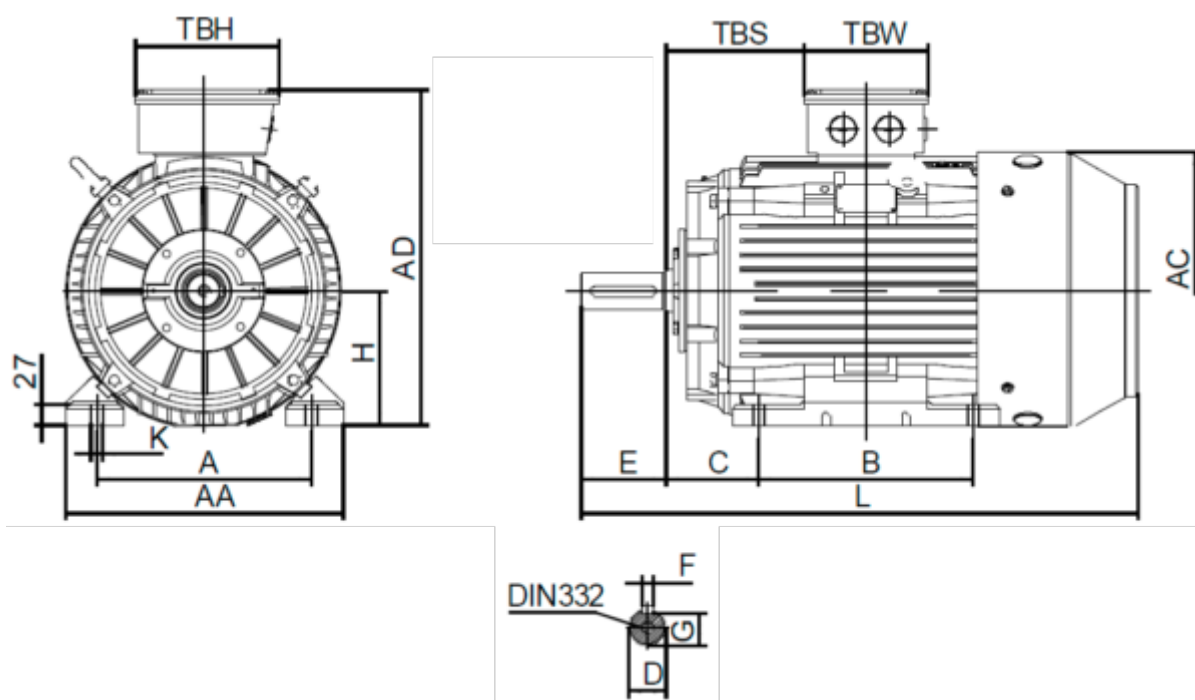

Data Sheet

Article number: 250300110412

Description: Kleedrive T3C 90S-4 1.1KW 1400 rpm
3x230/400V 50HZ IP55 B3 Eff=84.1%

Measures

A = 140	F = 8	TBW = 114
AA = 178	G = 20	
AC = Ø176	H = 90	
AD = 231	HD = 141	
B = 100	K = Ø10	
C = 56	L = 320	
D = Ø24	TBH = 114	
E = 50	TBS = 49	